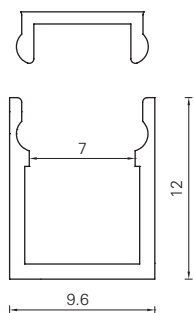

# Aluminium Profile / Profilkönig

9.6 x 12.0 mm

17.5 x 7.0 mm

17.5 x 7.0 Kragen

20.0 x 8.5 mm

22.6 x 8.5 mm

22.6 x 15.6 mm

18.0 x 19.0 mm

18.0 x 19.0 Kragen

20.0 x 20.0 mm

30.0 x 18.0 mm

30.0 x 28.0 mm

30.0 x 30.0 mm

35.0 x 35.0 mm

35.0 x 35.0 Kragen

Linea 20.0 x 22.0

H-Profil 22.6 x 34.0

Design 40 x 42 mm

Design 40 x 60 mm

Design 40 x 72 mm

Design 40 x 81 mm

UP & Down 41.6 x 102

45° Eckprofil

16.0 mm Rund

# 9.6 x 12.0 mm