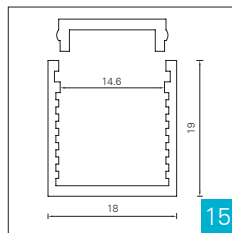

# Aluminium Profile / Profilkönig

9.6 x 12.0 mm

17.5 x 7.0 mm

17.5 x 7.0 Kragen

20.0 x 8.5 mm

22.6 x 8.5 mm

22.6 x 15.6 mm

18.0 x 19.0 mm

18.0 x 19.0 Kragen

20.0 x 20.0 mm

30.0 x 18.0 mm

30.0 x 28.0 mm

30.0 x 30.0 mm

35.0 x 35.0 mm

35.0 x 35.0 Kragen

Linea 20.0 x 22.0

# 9.6 x 12.0 mm

## 17.5 x 7.0 mm