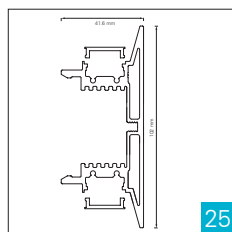

# Aluminium Profile / Profilkönig

9.6 x 12.0 mm

17.5 x 7.0 mm

17.5 x 7.0 Kragen

20.0 x 8.5 mm

22.6 x 8.5 mm

22.6 x 15.6 mm

18.0 x 19.0 mm

18.0 x 19.0 Kragen

20.0 x 20.0 mm

30.0 x 18.0 mm

30.0 x 28.0 mm

30.0 x 30.0 mm

35.0 x 35.0 mm

35.0 x 35.0 Kragen

Linea 20.0 x 22.0

H-Profil 22.6 x 34.0

Design 40 x 42 mm

Design 40 x 60 mm

Design 40 x 72 mm

Design 40 x 81 mm

UP & Down 41.6 x 102

45° Eckprofil

16.0 mm Rund

# 9.6 x 12.0 mm