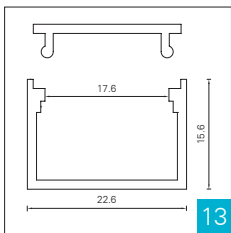

# Aluminium Profile / Profilkönig

9.6 x 12.0 mm

17.5 x 7.0 mm

17.5 x 7.0 Kragen

20.0 x 8.5 mm

22.6 x 8.5 mm

22.6 x 15.6 mm

18.0 x 19.0 mm

18.0 x 19.0 Kragen

20.0 x 20.0 mm

30.0 x 18.0 mm

30.0 x 28.0 mm

30.0 x 30.0 mm

35.0 x 35.0 mm

35.0 x 35.0 Kragen

Linea 20.0 x 22.0

# 9.6 x 12.0 mm

## 17.5 x 7.0 mm