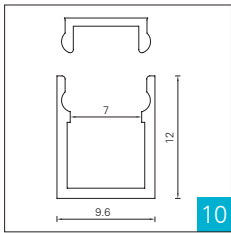

# Aluminium Profile / Profilkönig

9.6 x 12.0 mm

17.5 x 7.0 mm

17.5 x 7.0 Kragen

20.0 x 8.5 mm

22.6 x 8.5 mm

22.6 x 15.6 mm

18.0 x 19.0 mm

18.0 x 19.0 Kragen

20.0 x 20.0 mm

30.0 x 18.0 mm

30.0 x 28.0 mm

30.0 x 30.0 mm

35.0 x 35.0 mm

35.0 x 35.0 Kragen

Linea 20.0 x 22.0

# 9.6 x 12.0 mm

## 17.5 x 7.0 mm