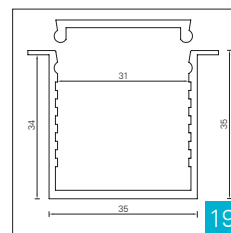

# Aluminium Profile / Profilkönig

9.6 x 12.0 mm

17.5 x 7.0 mm

17.5 x 7.0 Kragen

20.0 x 8.5 mm

22.6 x 8.5 mm

22.6 x 15.6 mm

18.0 x 19.0 mm

18.0 x 19.0 Kragen

20.0 x 20.0 mm

30.0 x 18.0 mm

30.0 x 28.0 mm

30.0 x 30.0 mm

35.0 x 35.0 mm

35.0 x 35.0 Kragen

Linea 20.0 x 22.0

H-Profil 22.6 x 34.0

Design 40 x 42 mm

Design 40 x 60 mm

Design 40 x 72 mm

Design 40 x 81 mm

UP & Down 41.6 x 102

45° Eckprofil

16.0 mm Rund

# 9.6 x 12.0 mm