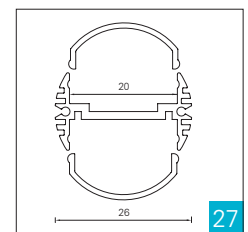

# Aluminium Profile / Profilkönig

9.6 x 12.0 mm

17.5 x 7.0 mm

17.5 x 7.0 Kragen

20.0 x 8.5 mm

22.6 x 8.5 mm

22.6 x 15.6 mm

18.0 x 19.0 mm

18.0 x 19.0 Kragen

20.0 x 20.0 mm

30.0 x 18.0 mm

30.0 x 28.0 mm

30.0 x 30.0 mm

35.0 x 35.0 mm

35.0 x 35.0 Kragen

Linea 20.0 x 22.0

H-Profil 22.6 x 34.0

Design 40 x 42 mm

Design 40 x 60 mm

Design 40 x 72 mm

Design 40 x 81 mm

UP & Down 41.6 x 102

45° Eckprofil

16.0 mm Rund

# 9.6 x 12.0 mm