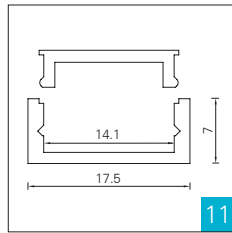

# Aluminium Profile / Profilkönig

9.6 x 12.0 mm

17.5 x 7.0 mm

17.5 x 7.0 Kragen

20.0 x 8.5 mm

22.6 x 8.5 mm

22.6 x 15.6 mm

18.0 x 19.0 mm

H-Profil 22.6 x 34.0

Design 40 x 42 mm

Design 40 x 60 mm

Design 40 x 72 mm

Design 40 x 81 mm

UP & Down 41.6 x 102

45° Eckprofil

16.0 mm Rund

# 9.6 x 12.0 mm

## 17.5 x 7.0 mm