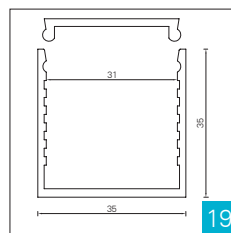

# Aluminium Profile / Profilkönig

9.6 x 12.0 mm

17.5 x 7.0 mm

17.5 x 7.0 Kragen

20.0 x 8.5 mm

22.6 x 8.5 mm

22.6 x 15.6 mm

18.0 x 19.0 mm

18.0 x 19.0 Kragen

20.0 x 20.0 mm

30.0 x 18.0 mm

30.0 x 28.0 mm

30.0 x 30.0 mm

35.0 x 35.0 mm

35.0 x 35.0 Kragen

Linea 20.0 x 22.0

H-Profil 22.6 x 34.0

Design 40 x 42 mm

Design 40 x 60 mm

Design 40 x 72 mm

Design 40 x 81 mm

UP & Down 41.6 x 102

45° Eckprofil

16.0 mm Rund

# 9.6 x 12.0 mm