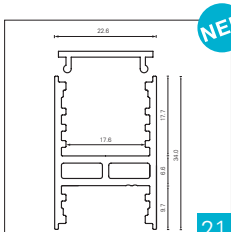

# Aluminium Profile / Profilkönig

9.6 x 12.0 mm

17.5 x 7.0 mm

17.5 x 7.0 Kragen

20.0 x 8.5 mm

22.6 x 8.5 mm

22.6 x 15.6 mm

18.0 x 19.0 mm

18.0 x 19.0 Kragen

20.0 x 20.0 mm

30.0 x 18.0 mm

30.0 x 28.0 mm

30.0 x 30.0 mm

35.0 x 35.0 mm

35.0 x 35.0 Kragen

Linea 20.0 x 22.0

H-Profil 22.6 x 34.0

Design 40 x 42 mm

Design 40 x 60 mm

Design 40 x 72 mm

Design 40 x 81 mm

UP & Down 41.6 x 102

45° Eckprofil

16.0 mm Rund

# 9.6 x 12.0 mm