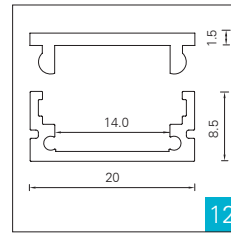

# Aluminium Profile / Profilkönig

9.6 x 12.0 mm

17.5 x 7.0 mm

17.5 x 7.0 Kragen

20.0 x 8.5 mm

22.6 x 8.5 mm

22.6 x 15.6 mm

18.0 x 19.0 mm

18.0 x 19.0 Kragen

20.0 x 20.0 mm

30.0 x 18.0 mm

30.0 x 28.0 mm

30.0 x 30.0 mm

35.0 x 35.0 mm

35.0 x 35.0 Kragen

Linea 20.0 x 22.0

# 9.6 x 12.0 mm

## 17.5 x 7.0 mm