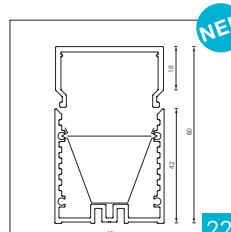

# Aluminium Profile / Profilkönig

9.6 x 12.0 mm

17.5 x 7.0 mm

17.5 x 7.0 Kragen

20.0 x 8.5 mm

22.6 x 8.5 mm

22.6 x 15.6 mm

18.0 x 19.0 mm

18.0 x 19.0 Kragen

20.0 x 20.0 mm

30.0 x 18.0 mm

30.0 x 28.0 mm

30.0 x 30.0 mm

35.0 x 35.0 mm

35.0 x 35.0 Kragen

Linea 20.0 x 22.0

H-Profil 22.6 x 34.0

Design 40 x 42 mm

Design 40 x 60 mm

Design 40 x 72 mm

Design 40 x 81 mm

UP & Down 41.6 x 102

45° Eckprofil

16.0 mm Rund

# 9.6 x 12.0 mm