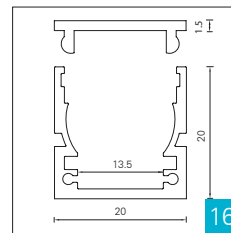

# Aluminium Profile / Profilkönig

9.6 x 12.0 mm

17.5 x 7.0 mm

17.5 x 7.0 Kragen

20.0 x 8.5 mm

22.6 x 8.5 mm

22.6 x 15.6 mm

18.0 x 19.0 mm

18.0 x 19.0 Kragen

20.0 x 20.0 mm

30.0 x 18.0 mm

30.0 x 28.0 mm

30.0 x 30.0 mm

35.0 x 35.0 mm

35.0 x 35.0 Kragen

Linea 20.0 x 22.0

# 9.6 x 12.0 mm

## 17.5 x 7.0 mm