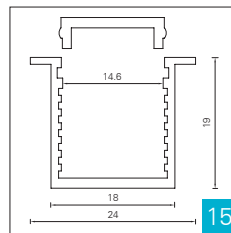

# Aluminium Profile / Profilkönig

9.6 x 12.0 mm

17.5 x 7.0 mm

17.5 x 7.0 Kragen

20.0 x 8.5 mm

22.6 x 8.5 mm

22.6 x 15.6 mm

18.0 x 19.0 mm

18.0 x 19.0 Kragen

20.0 x 20.0 mm

30.0 x 18.0 mm

30.0 x 28.0 mm

30.0 x 30.0 mm

35.0 x 35.0 mm

35.0 x 35.0 Kragen

Linea 20.0 x 22.0

# 9.6 x 12.0 mm

## 17.5 x 7.0 mm