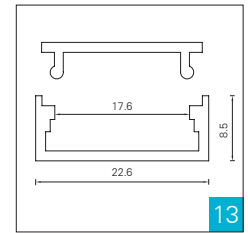

# Aluminium Profile / Profilkönig

9.6 x 12.0 mm

17.5 x 7.0 mm

17.5 x 7.0 Kragen

20.0 x 8.5 mm

22.6 x 8.5 mm

22.6 x 15.6 mm

18.0 x 19.0 mm

18.0 x 19.0 Kragen

20.0 x 20.0 mm

30.0 x 18.0 mm

30.0 x 28.0 mm

30.0 x 30.0 mm

35.0 x 35.0 mm

35.0 x 35.0 Kragen

Linea 20.0 x 22.0

# 9.6 x 12.0 mm

## 17.5 x 7.0 mm