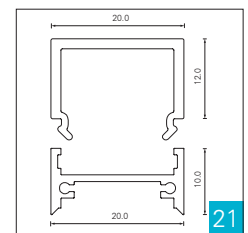

# Aluminium Profile / Profilkönig

9.6 x 12.0 mm

17.5 x 7.0 mm

17.5 x 7.0 Kragen

20.0 x 8.5 mm

22.6 x 8.5 mm

22.6 x 15.6 mm

18.0 x 19.0 mm

18.0 x 19.0 Kragen

20.0 x 20.0 mm

30.0 x 18.0 mm

30.0 x 28.0 mm

30.0 x 30.0 mm

35.0 x 35.0 mm

35.0 x 35.0 Kragen

Linea 20.0 x 22.0

H-Profil 22.6 x 34.0

Design 40 x 42 mm

Design 40 x 60 mm

Design 40 x 72 mm

Design 40 x 81 mm

UP & Down 41.6 x 102

45° Eckprofil

16.0 mm Rund

# 9.6 x 12.0 mm