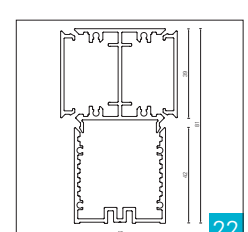

# Aluminium Profile / Profilkönig

9.6 x 12.0 mm

17.5 x 7.0 mm

17.5 x 7.0 Kragen

20.0 x 8.5 mm

22.6 x 8.5 mm

22.6 x 15.6 mm

18.0 x 19.0 mm

18.0 x 19.0 Kragen

20.0 x 20.0 mm

30.0 x 18.0 mm

30.0 x 28.0 mm

30.0 x 30.0 mm

35.0 x 35.0 mm

35.0 x 35.0 Kragen

Linea 20.0 x 22.0

H-Profil 22.6 x 34.0

Design 40 x 42 mm

Design 40 x 60 mm

Design 40 x 72 mm

Design 40 x 81 mm

UP & Down 41.6 x 102

45° Eckprofil

16.0 mm Rund

# 9.6 x 12.0 mm