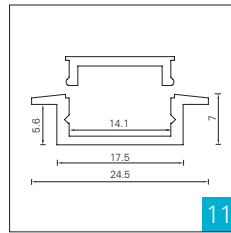

# Aluminium Profile / Profilkönig

9.6 x 12.0 mm

17.5 x 7.0 mm

17.5 x 7.0 Kragen

20.0 x 8.5 mm

22.6 x 8.5 mm

22.6 x 15.6 mm

18.0 x 19.0 mm

18.0 x 19.0 Kragen

20.0 x 20.0 mm

30.0 x 18.0 mm

30.0 x 28.0 mm

30.0 x 30.0 mm

35.0 x 35.0 mm

35.0 x 35.0 Kragen

Linea 20.0 x 22.0

# 9.6 x 12.0 mm

## 17.5 x 7.0 mm