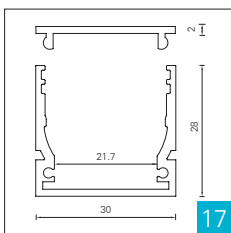

# Aluminium Profile / Profilkönig

9.6 x 12.0 mm

17.5 x 7.0 mm

17.5 x 7.0 Kragen

20.0 x 8.5 mm

22.6 x 8.5 mm

22.6 x 15.6 mm

18.0 x 19.0 mm

18.0 x 19.0 Kragen

20.0 x 20.0 mm

30.0 x 18.0 mm

30.0 x 28.0 mm

30.0 x 30.0 mm

35.0 x 35.0 mm

35.0 x 35.0 Kragen

Linea 20.0 x 22.0

# 9.6 x 12.0 mm

## 17.5 x 7.0 mm