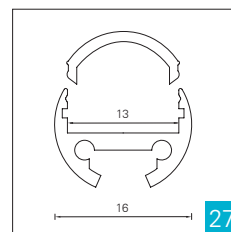

# Aluminium Profile / Profilkönig

9.6 x 12.0 mm

17.5 x 7.0 mm

17.5 x 7.0 Kragen

20.0 x 8.5 mm

22.6 x 8.5 mm

22.6 x 15.6 mm

18.0 x 19.0 mm

18.0 x 19.0 Kragen

20.0 x 20.0 mm

30.0 x 18.0 mm

30.0 x 28.0 mm

30.0 x 30.0 mm

35.0 x 35.0 mm

35.0 x 35.0 Kragen

Linea 20.0 x 22.0

H-Profil 22.6 x 34.0

Design 40 x 42 mm

Design 40 x 60 mm

Design 40 x 72 mm

Design 40 x 81 mm

UP & Down 41.6 x 102

45° Eckprofil

16.0 mm Rund

# 9.6 x 12.0 mm