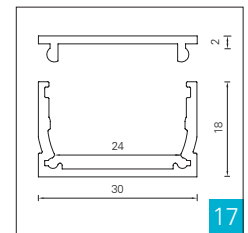

# Aluminium Profile / Profilkönig

9.6 x 12.0 mm

17.5 x 7.0 mm

17.5 x 7.0 Kragen

20.0 x 8.5 mm

22.6 x 8.5 mm

22.6 x 15.6 mm

18.0 x 19.0 mm

18.0 x 19.0 Kragen

20.0 x 20.0 mm

30.0 x 18.0 mm

30.0 x 28.0 mm

30.0 x 30.0 mm

35.0 x 35.0 mm

35.0 x 35.0 Kragen

Linea 20.0 x 22.0

H-Profil 22.6 x 34.0

Design 40 x 42 mm

Design 40 x 60 mm

Design 40 x 72 mm

Design 40 x 81 mm

UP & Down 41.6 x 102

45° Eckprofil

16.0 mm Rund

## 17.5 x 7.0 mm