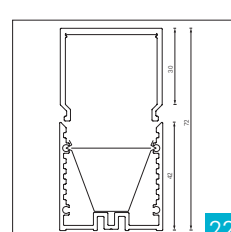

# Aluminium Profile / Profilkönig

9.6 x 12.0 mm

17.5 x 7.0 mm

17.5 x 7.0 Kragen

20.0 x 8.5 mm

22.6 x 8.5 mm

22.6 x 15.6 mm

18.0 x 19.0 mm

18.0 x 19.0 Kragen

20.0 x 20.0 mm

30.0 x 18.0 mm

30.0 x 28.0 mm

30.0 x 30.0 mm

35.0 x 35.0 mm

35.0 x 35.0 Kragen

Linea 20.0 x 22.0

H-Profil 22.6 x 34.0

Design 40 x 42 mm

Design 40 x 60 mm

Design 40 x 72 mm

Design 40 x 81 mm

UP & Down 41.6 x 102

45° Eckprofil

16.0 mm Rund

# 9.6 x 12.0 mm