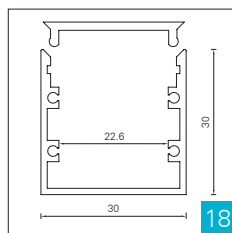

# Aluminium Profile / Profilkönig

9.6 x 12.0 mm

17.5 x 7.0 mm

17.5 x 7.0 Kragen

20.0 x 8.5 mm

22.6 x 8.5 mm

22.6 x 15.6 mm

18.0 x 19.0 mm

18.0 x 19.0 Kragen

20.0 x 20.0 mm

30.0 x 18.0 mm

30.0 x 28.0 mm

30.0 x 30.0 mm

35.0 x 35.0 mm

35.0 x 35.0 Kragen

Linea 20.0 x 22.0

H-Profil 22.6 x 34.0

Design 40 x 42 mm

Design 40 x 60 mm

Design 40 x 72 mm

Design 40 x 81 mm

UP & Down 41.6 x 102

45° Eckprofil

16.0 mm Rund

# 9.6 x 12.0 mm