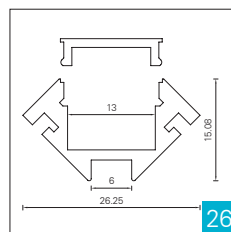

18.0 x 19.0 Kragen

20.0 x 20.0 mm

30.0 x 18.0 mm

30.0 x 28.0 mm

30.0 x 30.0 mm

35.0 x 35.0 mm

35.0 x 35.0 Kragen

Linea 20.0 x 22.0

H-Profil 22.6 x 34.0

Design 40 x 42 mm

Design 40 x 60 mm

Design 40 x 72 mm

Design 40 x 81 mm

UP & Down 41.6 x 102

45° Eckprofil

16.0 mm Rund

# 9.6 x 12.0 mm

## 17.5 x 7.0 mm