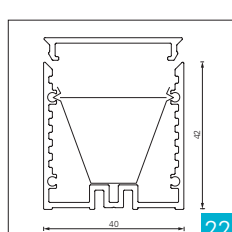

# Aluminium Profile / Profilkönig

9.6 x 12.0 mm

17.5 x 7.0 mm

17.5 x 7.0 Kragen

20.0 x 8.5 mm

22.6 x 8.5 mm

22.6 x 15.6 mm

18.0 x 19.0 mm

18.0 x 19.0 Kragen

20.0 x 20.0 mm

30.0 x 18.0 mm

30.0 x 28.0 mm

30.0 x 30.0 mm

35.0 x 35.0 mm

35.0 x 35.0 Kragen

Linea 20.0 x 22.0

H-Profil 22.6 x 34.0

Design 40 x 42 mm

Design 40 x 60 mm

Design 40 x 72 mm

Design 40 x 81 mm

UP & Down 41.6 x 102

45° Eckprofil

16.0 mm Rund

# 9.6 x 12.0 mm